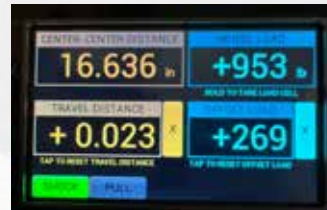

DRP
Performance Products

888-399-6074
DRPperformance.net
DRPuniversity.tv

Accu-Force[®] Spring Smasher

Standard III Spring Smashers

- Simple & Fast Touch Screen Displays Shock Centerline, Load & Travel
 - Tap Screen to Zero Weight or Travel
- Electric Actuator with Toggle Switch Control
 - Extension Over-limit
- Optional Integrated Spring Unloader Eliminates Removing Shock to Change Spring.
 - Optional Wheel Kit for Portability.
 - Pin Holders for Speed

Main Touch Screen Displays Center to Center & Spring Load.

Quick Tap to Zero Load and Travel. Select Push or Pull Mode. (Push Mode Prevents over Extending Shock)

Accu-Force Options:

GEN-2 Swivel Unloader
Captures Spring
AF1910 \$275.00